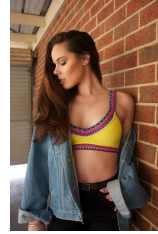

IMOGEN C

HEIGHT 5'8" WAIST 34¾" BUST 36¼" SHOE 9 SUIT 12

JR Management • +61 401472620 • bookings@jr-management.com.au