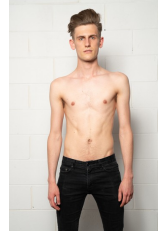

JORDAN B

HEIGHT 6'1" BUST 37" SHOE 9 CHEST 36" WAIST 32¾" HIP 34" OUTSEAM 38¾" HAIR BLONDE - DARK
EYES BLUE

JR Management • +61 401472620 • bookings@jr-management.com.au