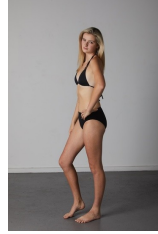

MIKAYLA S

HEIGHT 6'0" SHOE 11 DRESS 10 BUST 34" WAIST 28" HIP 37" HAIR BLONDE EYES BLUE

JR Management • +61 401472620 • bookings@jr-management.com.au