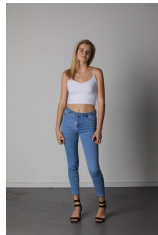

MIKAYLA S

HEIGHT 6'0" SHOE 11 DRESS 10 BUST 34" WAIST 28" HIP 37" HAIR BLONDE EYES BLUE

JR Management • +61 401472620 • bookings@jr-management.com.au