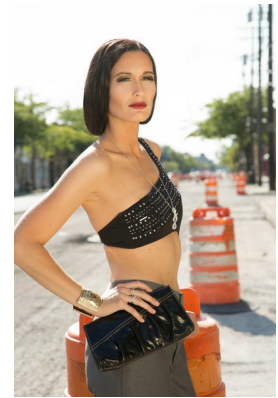

BUST **34"** WAIST **27"** HIP **39"** DRESS **4 US / 8 UK / 36 EU** SHOE **9.5** HEIGHT **5'8"** HAIR **BROWN** EYES **BLUE-GREEN**

christine meer