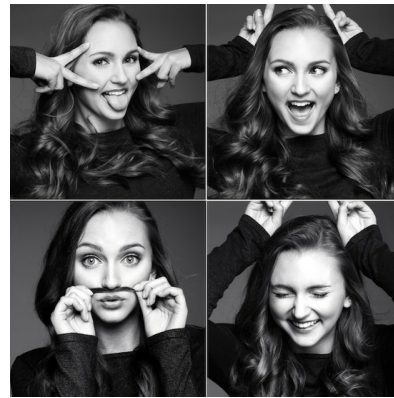

HEIGHT **5'10"** BUST **34"** WAIST **26"** HIP **38"** SHOE **8** DRESS **2-4 US / 6-8 UK / 34-36 EU** HAIR **BROWN - LIGHT** EYES **GREEN**

height  
5'10"

size  
4

bust  
34A

waist  
26

hips  
39

shoe  
8

hair  
light brown

eyes  
green

**RACHEL ZABELSKY**

DOCHERTY Model & Talent Agency  
 1000 Lakeshore Parkway, Suite 1022  
 412-765-1400 www.dochertyagency.com