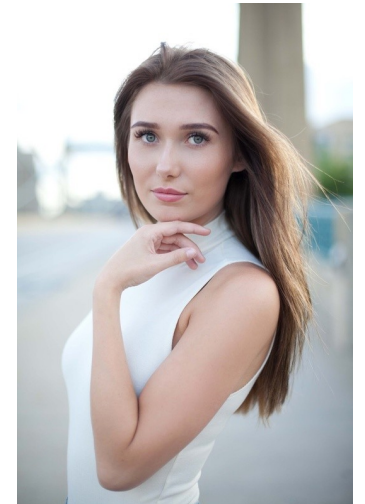

**JESSICA RENVILLE**

HEIGHT **5' 9"** BUST **32"** WAIST **26"** HIP **33"** DRESS **2-4 US / 6-8 UK / 34-36 EU** SHOE **8** HAIR **BR**  
EYES **BLUE**