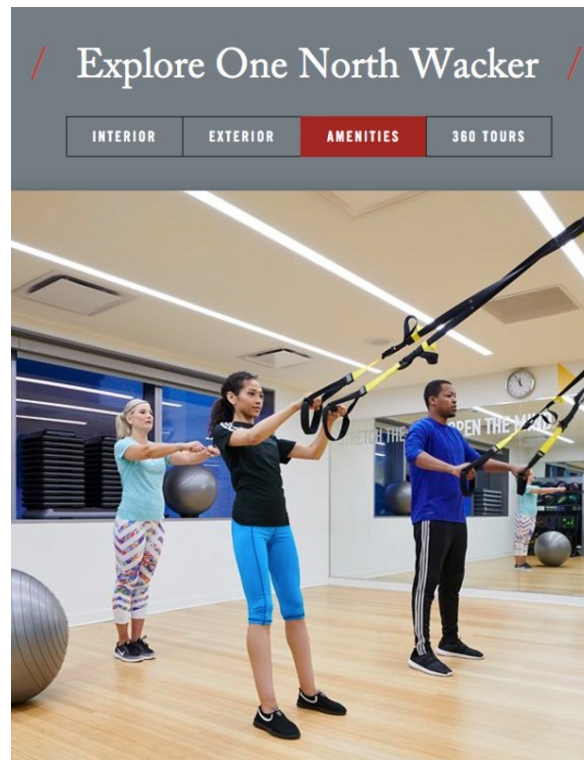

HEIGHT 6' 0" SHOE 11 APPAREL M CHEST 39" WAIST 35" HAIR BLACK EYES BLACK

/ Explore One North Wacker /

- INTERIOR
- EXTERIOR
- AMENITIES**
- 360 TOURS

17/20