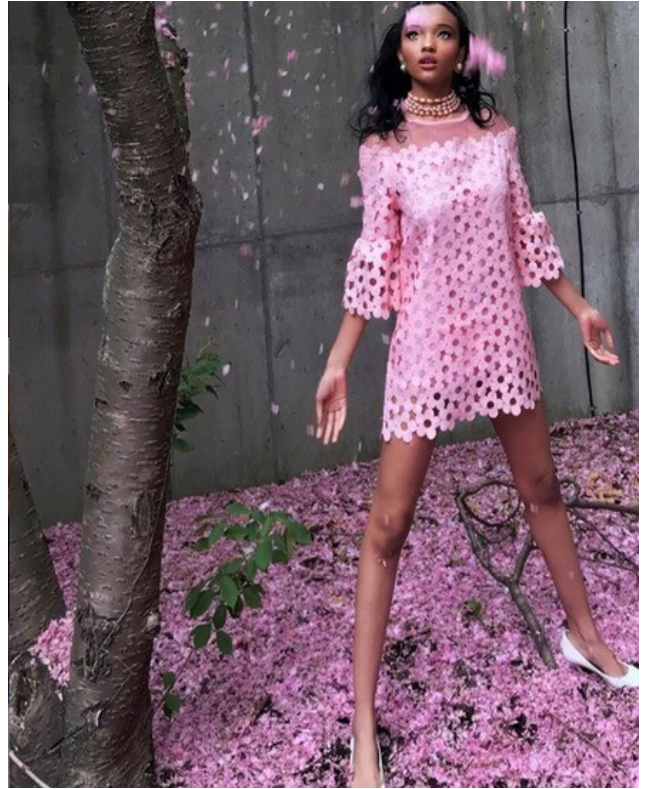

HEIGHT **5'7"** BUST **32"** WAIST **23"** HIP **34"** SHOE **7.5** DRESS **2US/6UK/34EU** PANTS **2** HAIR **BLACK** EYES **BROWN**

VOGUE

VOGUE

Powertux
23/01/2019