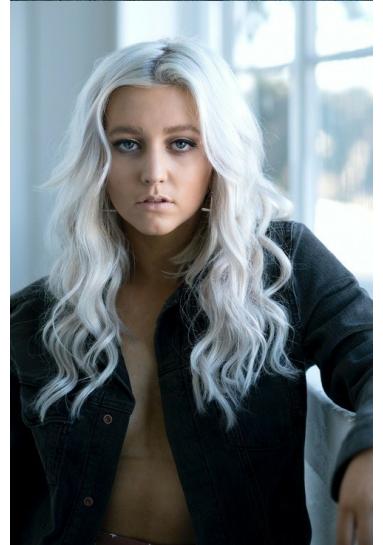

ALANA R

HEIGHT 165CM BUST 86CM WAIST 70CM HIP 85CM SHOE 7 DRESS 8 US / 12 UK / 40 EU HAIR BLONDE EYES BLUE

STATE NSW

@JRMANAGEMENT WWW.JR-MANAGEMENT.COM.AU