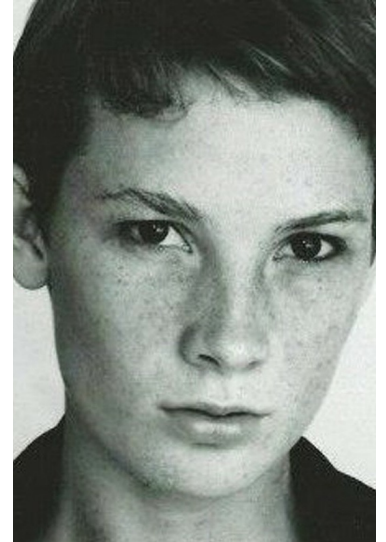

ANGELIQUE T

HEIGHT 175CM BUST 81CM WAIST 64CM HIP 91CM SHOE 8 DRESS 6-8 US / 10-12 UK / 38-40 EU HAIR BROWN - DARK EYES HAZEL

STATE NSW

@JRMANAGEMENT WWW.JR-MANAGEMENT.COM.AU