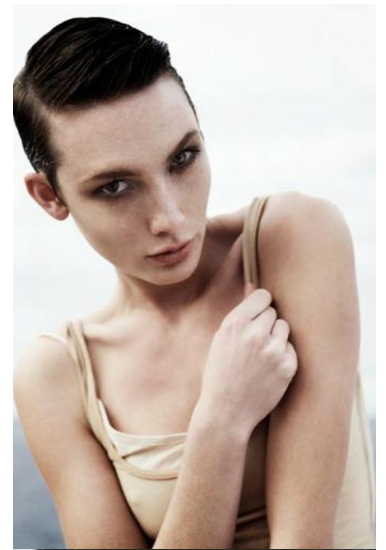

ANGELIQUE T

HEIGHT 175CM BUST 81CM WAIST 64CM HIP 91CM SHOE 8 DRESS 6-8 US / 10-12 UK / 38-40 EU HAIR BROWN - DARK EYES HAZEL

STATE NSW

@JRMANAGEMENT WWW.JR-MANAGEMENT.COM.AU