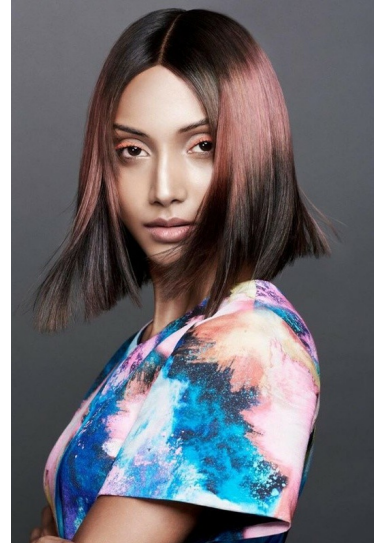

BORSHA K

HEIGHT 170CM DRESS 4-6 US / 8-10 UK / 36-38 EU WAIST 64CM HIP 91CM SHOE 7.5 BUST 85CM HAIR BLACK EYES BROWN

STATE NSW

@JRMANAGEMENT WWW.JR-MANAGEMENT.COM.AU