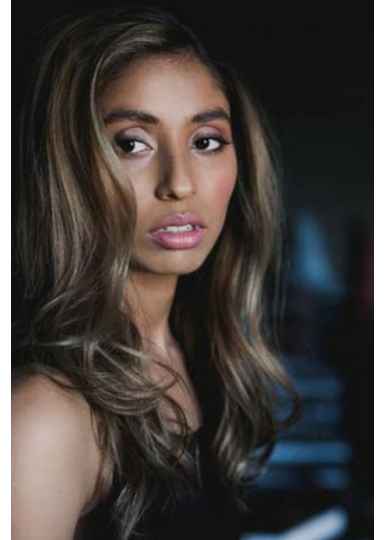

# ARUNA M

HEIGHT 163CM BUST 74CM WAIST 58CM HIP 89CM SHOE 7 SUIT 6 HAIR BROWN - DARK EYES BLACK

STATE VIC

@JRMANAGEMENT WWW.JR-MANAGEMENT.COM.AU