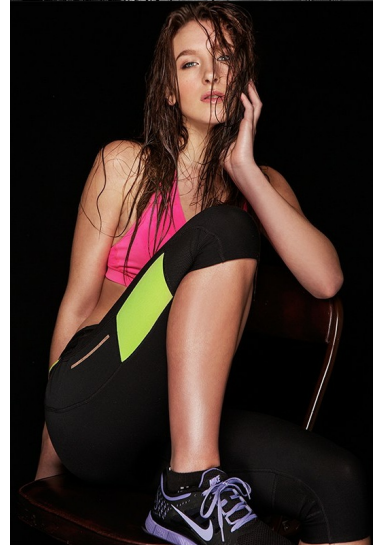

BIANCA H

HEIGHT 175CM WAIST 31CM BUST 31CM SHOE 8.5 SUIT 8

STATE VIC

@JRMANAGEMENT WWW.JR-MANAGEMENT.COM.AU