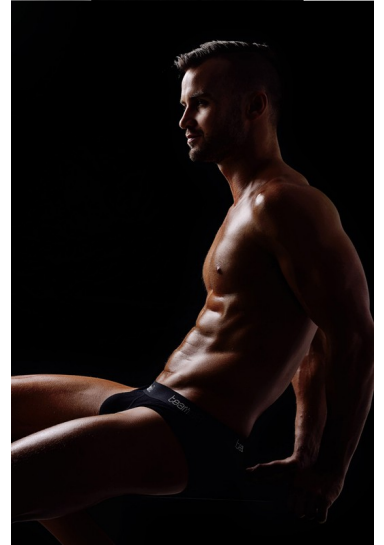

GREG B

HEIGHT 185CM CHEST 102CM WAIST 85CM HIP 95CM SHOE 10 BUST 102CM SUIT 40 HAIR BROWN EYES BROWN

STATE NSW

@JRMANAGEMENT WWW.JR-MANAGEMENT.COM.AU