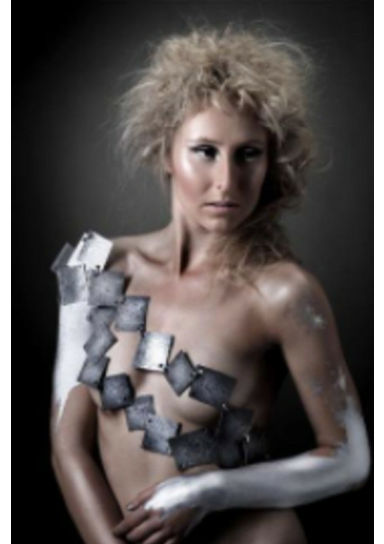

BRIDGET H

HEIGHT 175CM BUST 89CM WAIST 65CM HIP 81CM SHOE 8 HAIR BROWN - DARK EYES BROWN

STATE QLD

@JRMANAGEMENT WWW.JR-MANAGEMENT.COM.AU