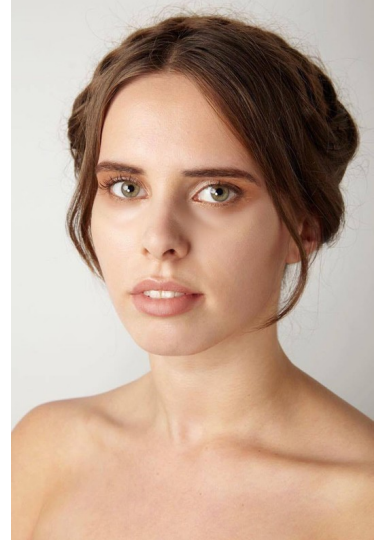

CAITLYN C

HEIGHT 175CM BUST 84CM WAIST 67CM HIP 89CM SHOE 8 DRESS 8 US / 12 UK / 40 EU HAIR BROWN - DARK EYES BROWN

STATE VIC

@JRMANAGEMENT WWW.JR-MANAGEMENT.COM.AU