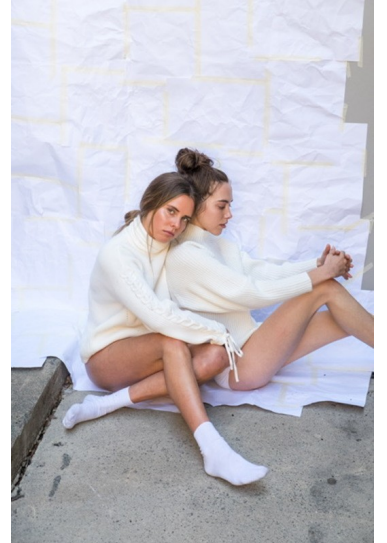

CAITLYN C

HEIGHT 175CM BUST 84CM WAIST 67CM HIP 89CM SHOE 8 DRESS 8 US / 12 UK / 40 EU HAIR BROWN - DARK EYES BROWN

STATE VIC

@JRMANAGEMENT WWW.JR-MANAGEMENT.COM.AU