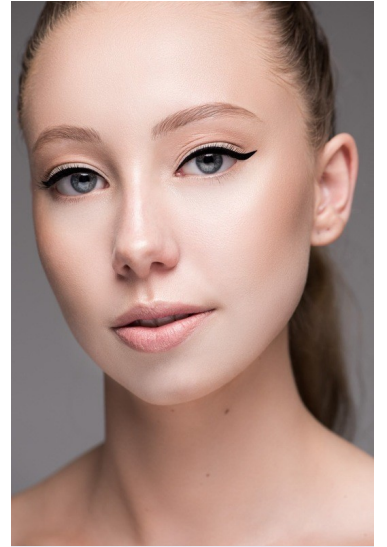

# GEMMA R

HEIGHT 160CM WAIST 76CM BUST 80CM SHOE 6 SUIT 6

STATE VIC

@JRMANAGEMENT WWW.JR-MANAGEMENT.COM.AU