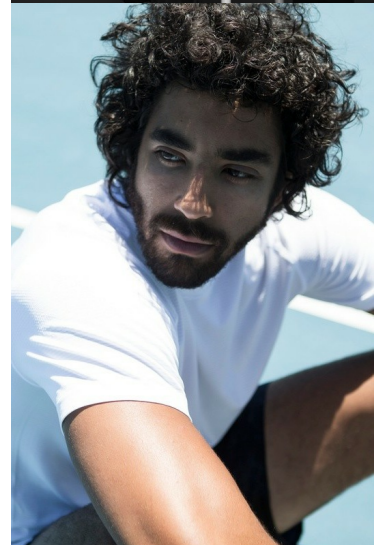

# MATHIEU S

HEIGHT 191CM SHOE 12 SUIT 34 CHEST 104CM WAIST 81CM HIP 102CM HAIR BLACK EYES BROWN

STATE VIC

@JRMANAGEMENT WWW.JR-MANAGEMENT.COM.AU