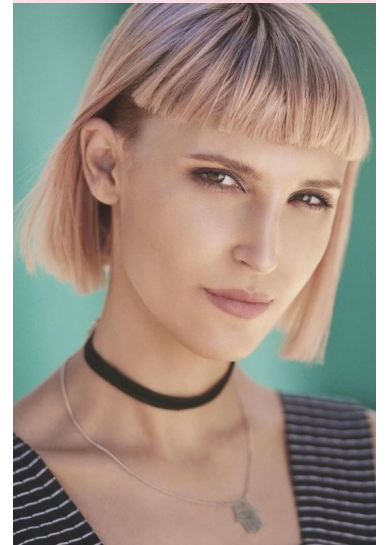

LUCY A

HEIGHT 170CM WAIST 85CM BUST 85CM SHOE 8 SUIT 8

STATE NSW

@JRMANAGEMENT WWW.JR-MANAGEMENT.COM.AU