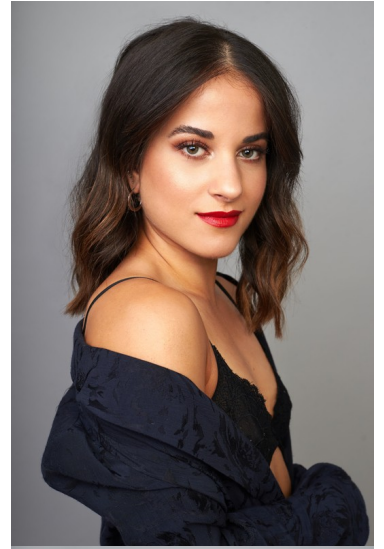

# MARY S

HEIGHT 160CM BUST 76CM WAIST 64CM HIP 83CM SHOE 6.5 DRESS 2 US / 6 UK / 34 EU HAIR BROWN - DARK EYES HAZEL

STATE VIC

@JRMANAGEMENT WWW.JR-MANAGEMENT.COM.AU