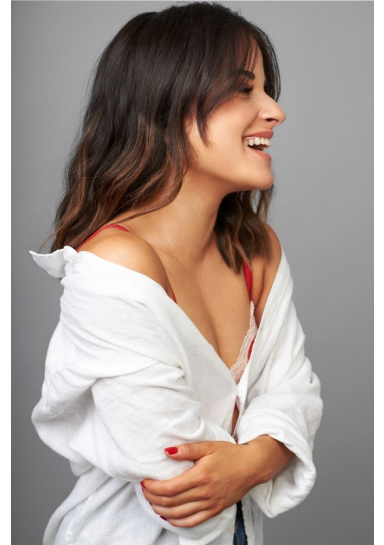

# MARY S

HEIGHT 160CM BUST 76CM WAIST 64CM HIP 83CM SHOE 6.5 DRESS 2 US / 6 UK / 34 EU HAIR BROWN - DARK EYES HAZEL

STATE VIC

@JRMANAGEMENT WWW.JR-MANAGEMENT.COM.AU