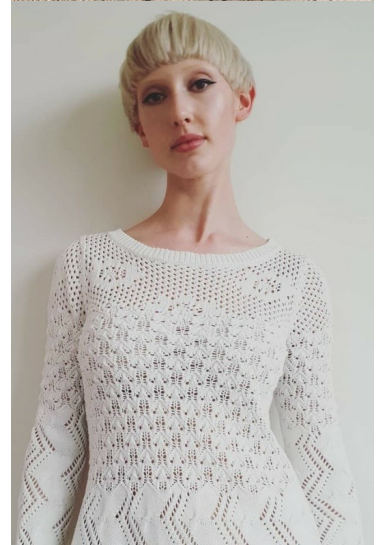

RUBY S

HEIGHT 170CM BUST 91CM WAIST 66CM HIP 94CM DRESS 8 US / 12 UK / 40 EU

STATE VIC

@JRMANAGEMENT WWW.JR-MANAGEMENT.COM.AU