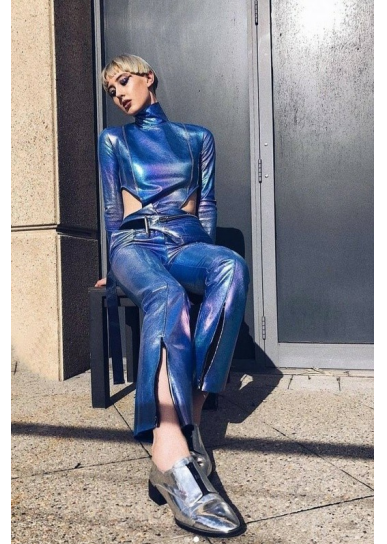

RUBY S

HEIGHT 170CM BUST 91CM WAIST 66CM HIP 94CM DRESS 8 US / 12 UK / 40 EU

STATE VIC

@JRMANAGEMENT WWW.JR-MANAGEMENT.COM.AU