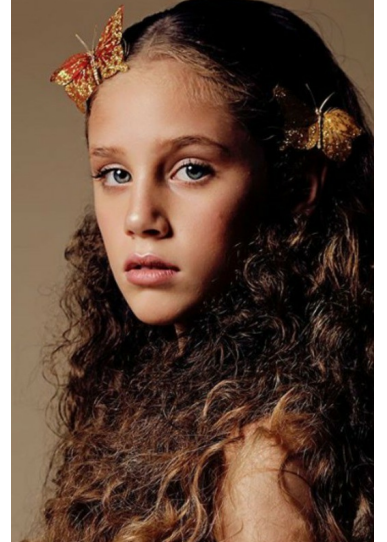

# MYIESHA F

HEIGHT 142CM BUST 69CM WAIST 64CM HIP 69CM SHOE 5 KIDS' CLOTHING 10 DRESS 10-12 US / 14-16 UK / 42-44 EU

HAIR BLONDE - DARK EYES BLUE

STATE NSW

@JRMANAGEMENT WWW.JR-MANAGEMENT.COM.AU