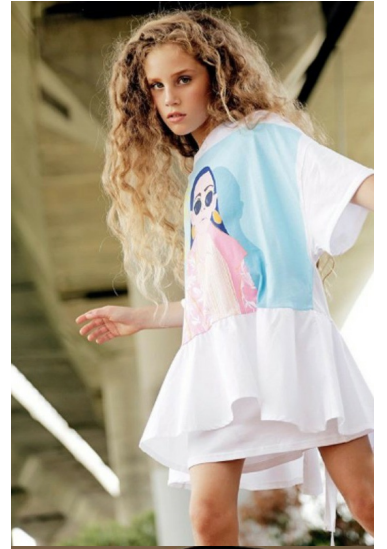

# MYIESHA F

HEIGHT 142CM BUST 69CM WAIST 64CM HIP 69CM SHOE 5 KIDS' CLOTHING 10 DRESS 10-12 US / 14-16 UK / 42-44 EU

HAIR BLONDE - DARK EYES BLUE

STATE NSW

@JRMANAGEMENT WWW.JR-MANAGEMENT.COM.AU