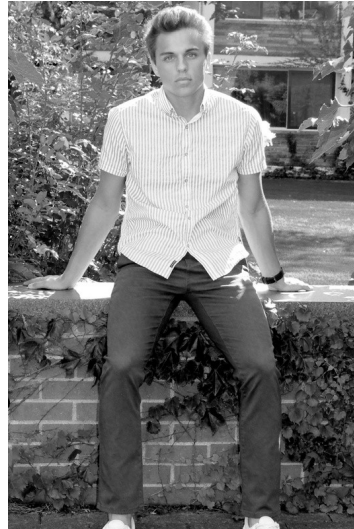

JOSHUA BIRKHOLZ

HEIGHT **6' 0"** SHOE **11.5** SUIT **38** PANTS **30** SUIT LENGTH **S** HAIR **BROWN** EYES **BLUE**