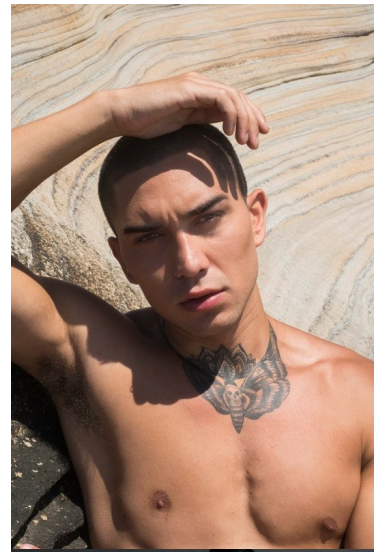

# CALVIN B

HEIGHT 183CM CHEST 97CM SHOE 11 WAIST 83CM HIP 99CM HAIR BALD EYES HAZEL

STATE NSW

@JRMANAGEMENT WWW.JR-MANAGEMENT.COM.AU