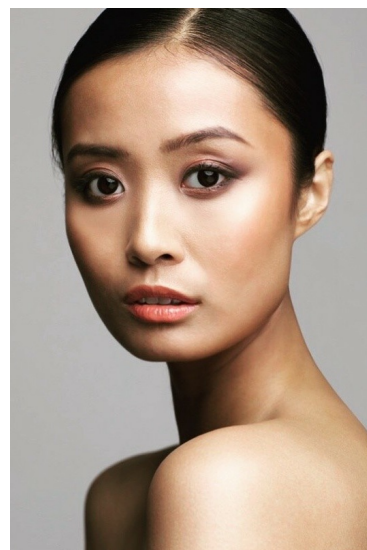

MELODY Y

HEIGHT 175CM BUST 81CM WAIST 64CM HIP 91CM SHOE 6.5 DRESS 4 US / 8 UK / 36 EU HAIR BLACK EYES BROWN

STATE NSW

@JRMANAGEMENT WWW.JR-MANAGEMENT.COM.AU