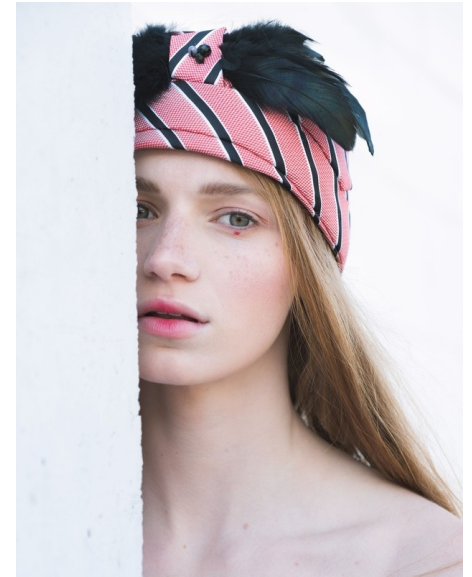

HEIGHT 173CM BUST 78CM WAIST 58CM HIP 87CM SHOE 25.5 HAIR BROWN - LIGHT
EYES HAZEL