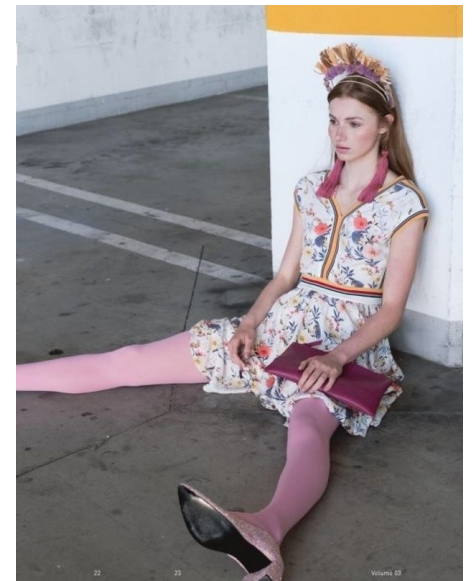

HEIGHT 173CM BUST 78CM WAIST 58CM HIP 87CM SHOE 25.5 HAIR BROWN - LIGHT
EYES HAZEL