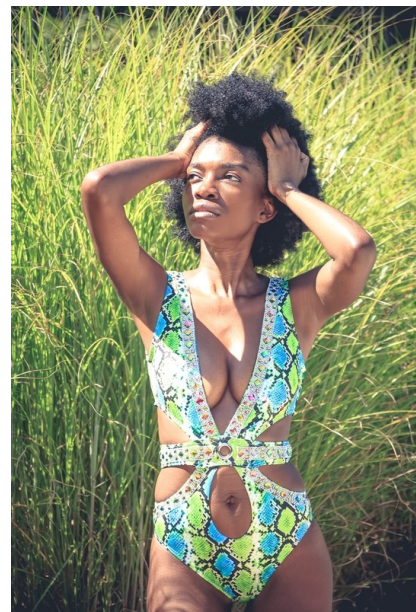

COLOMBE

HEIGHT 5'8" BUST 32" WAIST 23¾" HIP 32¾" SHOE 7 HAIR BLACK EYES BLACK

HOP Models & Talent Agency • 678.973.2430 • arkeah@hopmodels.com