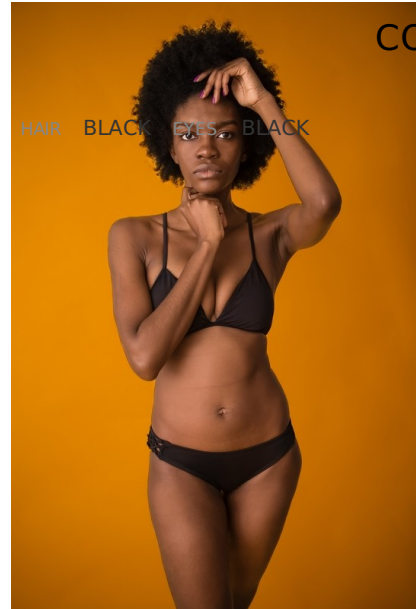

COLOMBE

HEIGHT 5'8" BUST 32" WAIST 23¾" HIP 32¾" SHOE 7 HAIR BLACK EYES BLACK

HOP Models & Talent Agency • 678.973.2430 • arkeah@hopmodels.com