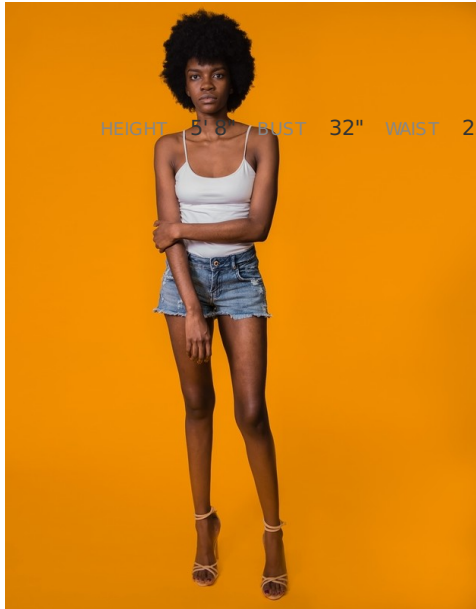

COLOMBE

HEIGHT 5'8" BUST 32" WAIST 23¾" HIP 32¾" SHOE 7 HAIR BLACK EYES BLACK

HOP Models & Talent Agency • 678.973.2430 • arkeah@hopmodels.com