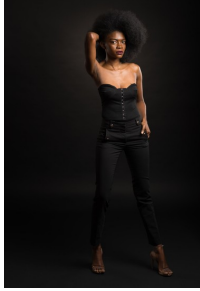

HEIGHT 5' 8" BUST 32" WAIST 23 3/4" HIP 32 3/4" SHOE 7 HAIR BLACK EYES BLACK

COLOMBE

HOP Models & Talent Agency • 678.973.2430 • arkeah@hopmodels.com