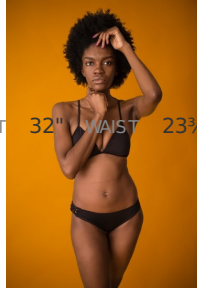

HEIGHT 5' 8" BUST 32" WAIST 23 3/4" HIP 32 3/4" SHOE 7 HAIR BLACK EYES BLACK

COLOMBE

HOP Models & Talent Agency • 678.973.2430 • arkeah@hopmodels.com