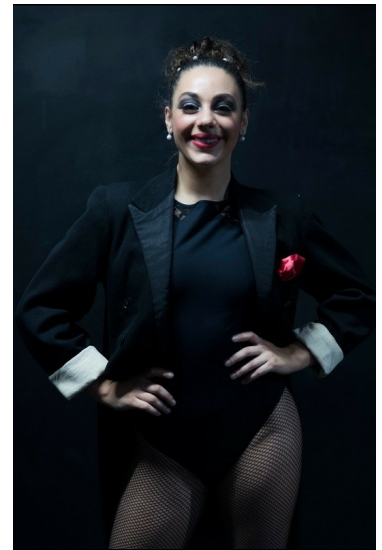

MICHAELA P

HEIGHT 163CM BUST 86CM WAIST 69CM HIP 81CM SHOE 7 DRESS 8 US / 12 UK / 40 EU HAIR BROWN - DARK EYES BROWN

STATE VIC

@JRMANAGEMENT WWW.JR-MANAGEMENT.COM.AU