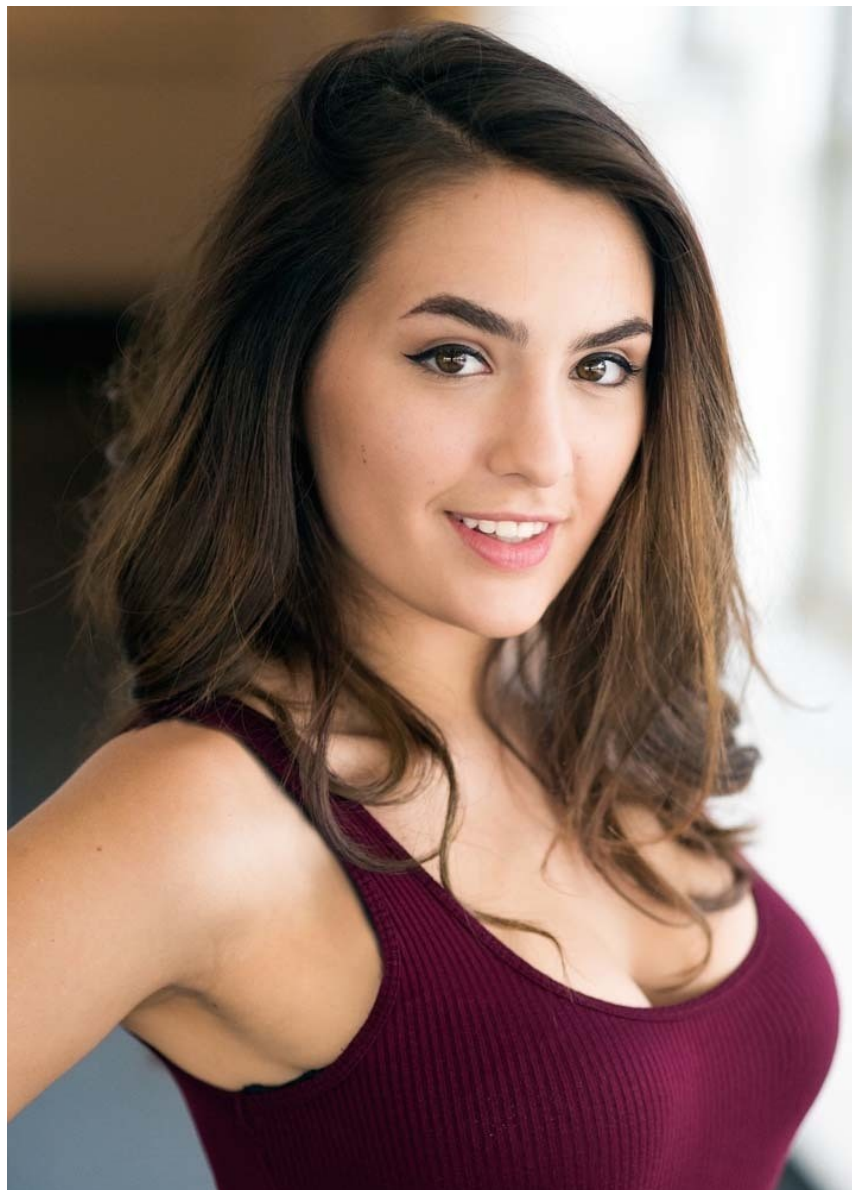

HEIGHT 5'5" DRESS 6 US / 10 UK / 38 EU BUST 34.00DD WAIST 27" HIPS 38" SHOE 7 HAIR BROWN EYES BROWN

CHRISTINA GAVARONE