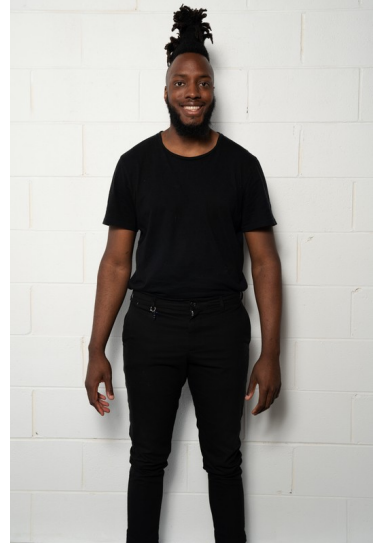

CYRIL B

HEIGHT 188CM CHEST 97CM WAIST 91CM OUTSEAM 199CM SUIT 42 SHOE 12.5 HAIR BLACK EYES BLACK

STATE VIC

@JRMANAGEMENT WWW.JR-MANAGEMENT.COM.AU