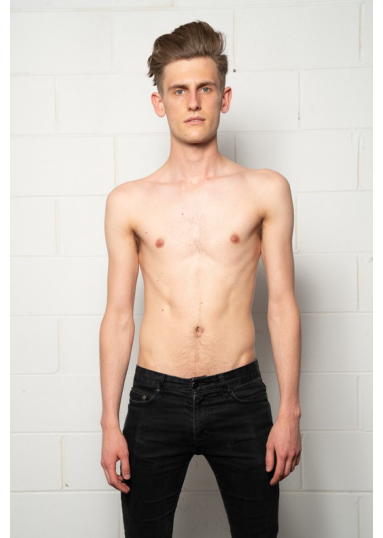

JORDAN B

HEIGHT 185CM BUST 97CM SHOE 9 CHEST 91CM WAIST 84CM HIP 86CM OUTSEAM 99CM HAIR BLONDE - DARK EYES BLUE

STATE VIC

@JRMANAGEMENT WWW.JR-MANAGEMENT.COM.AU