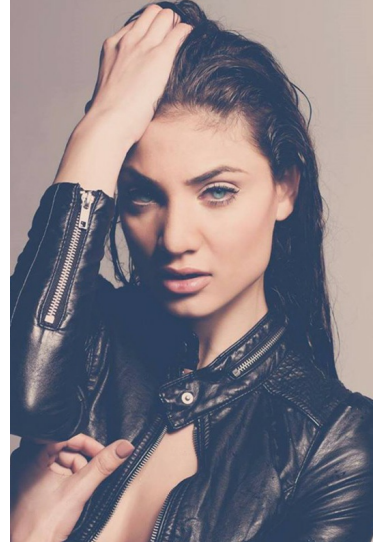

# JOANNE N

HEIGHT 179CM BUST 78CM WAIST 64CM HIP 86CM SHOE 11 SUIT 8 HAIR BROWN EYES BLUE

STATE NSW

@JRMANAGEMENT WWW.JR-MANAGEMENT.COM.AU