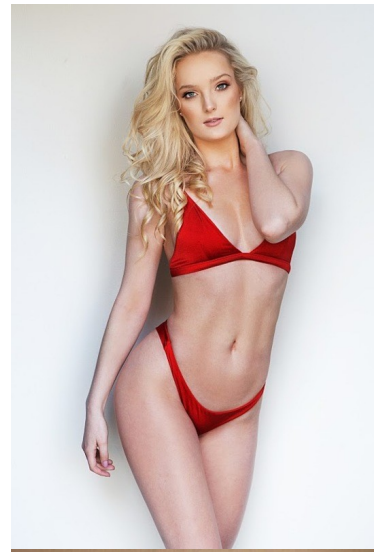

LIANA G

SHOE 9 HEIGHT 173CM BUST 85CM WAIST 66CM HIP 91CM DRESS 4 US / 8 UK / 36 EU HAIR BLONDE EYES BLUE

STATE VIC

@JRMANAGEMENT WWW.JR-MANAGEMENT.COM.AU