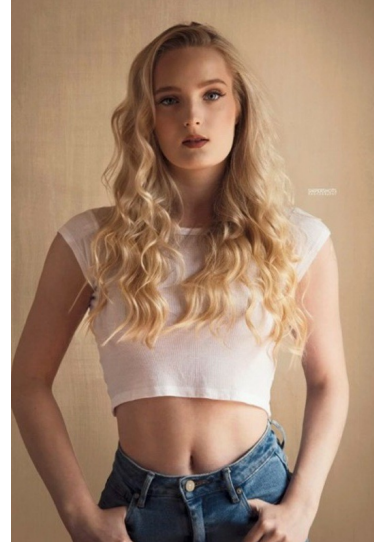

LIANA G

SHOE 9 HEIGHT 173CM BUST 85CM WAIST 66CM HIP 91CM DRESS 4 US / 8 UK / 36 EU HAIR BLONDE EYES BLUE

STATE VIC

@JRMANAGEMENT WWW.JR-MANAGEMENT.COM.AU