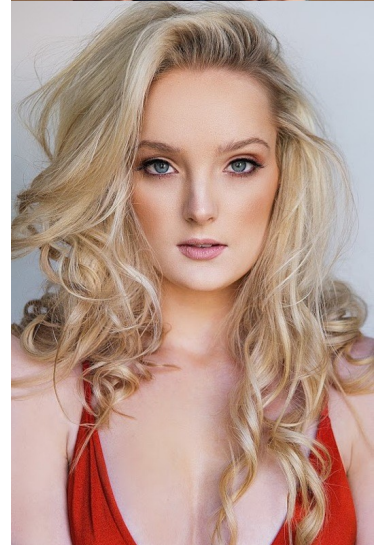

LIANA G

SHOE 9 HEIGHT 173CM BUST 85CM WAIST 66CM HIP 91CM DRESS 4 US / 8 UK / 36 EU HAIR BLONDE EYES BLUE

STATE VIC

@JRMANAGEMENT WWW.JR-MANAGEMENT.COM.AU