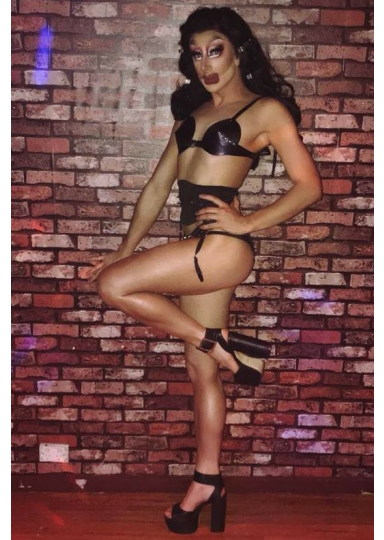

ENIGMA

HEIGHT 180CM BUST 89CM WAIST 69CM HIP 79CM SHOE 11 DRESS 8-10 US / 12-14 UK / 40-42 EU

STATE NSW

@JRMANAGEMENT WWW.JR-MANAGEMENT.COM.AU