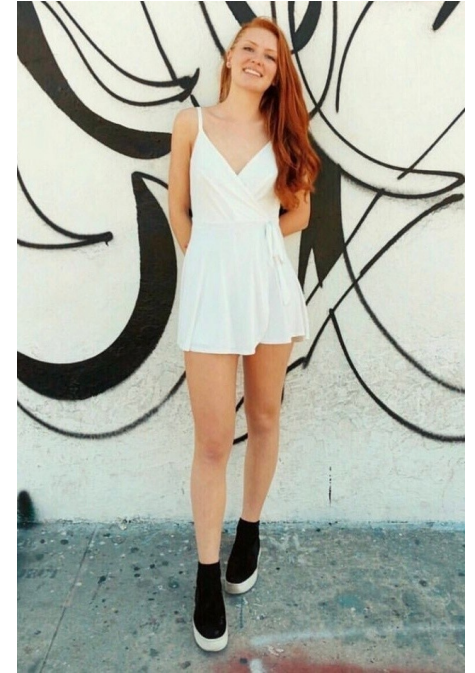

Maggie INC.

**ELIZABETH DEESE**

HEIGHT 5' 9" BUST 32" CUP B WAIST 25" HIP 34" SHOE 8.5 DRESS 4 HAIR RED  
EYES BLUE