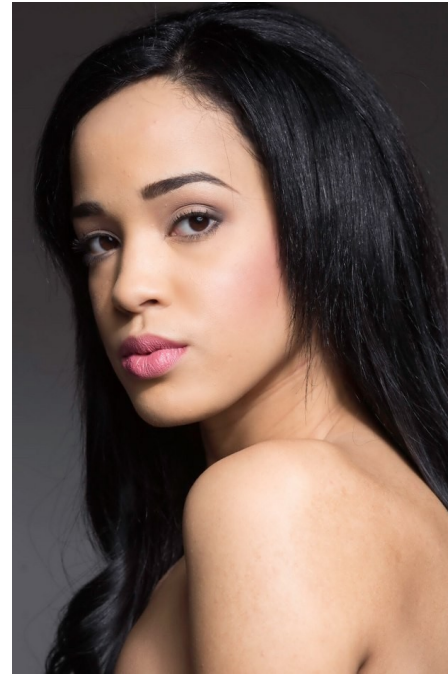

Maggie INC.

MELANIE RODRIGUEZ

HEIGHT 5' 10" BUST 34" WAIST 24" HIP 34" SHOE 9.5 DRESS 2 HAIR BLACK EYES BROWN