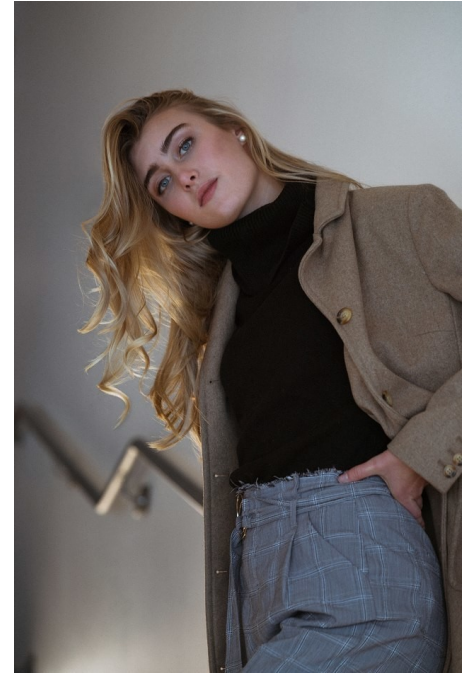

Maggie INC.

MOLLY MCCOOLE

HEIGHT 5' 10" BUST 32" CUP B WAIST 25" HIP 35" SHOE 8.5 DRESS 0-2 HAIR BLONDE
EYES BLUE