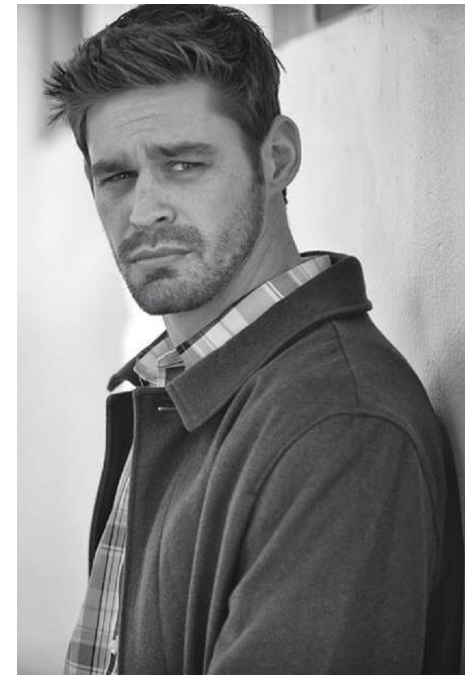

Maggie INC.

ADAM WOLF

HEIGHT 6' 4" WAIST 34" COLLAR 16½" SHOE 12 SUIT 42L INSEAM 34" SLEEVE 34"
HAIR BROWN EYES GREEN