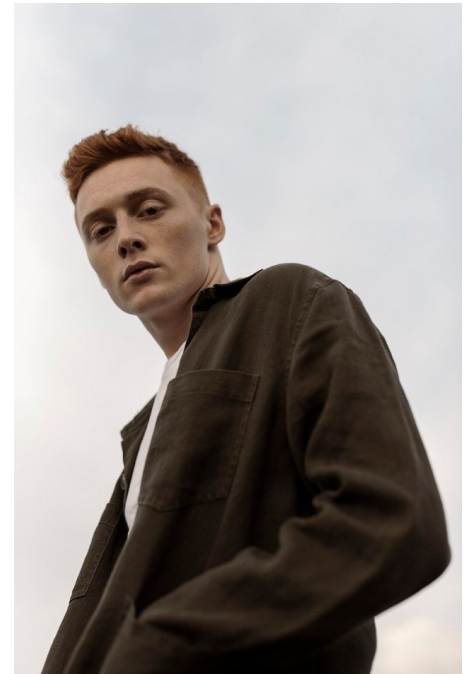

*Maggie* INC.

**BRANDON BEAUDOIN**

HEIGHT 5' 10" WAIST 30" SHOE 9 SUIT 40R INSEAM 32" HAIR RED EYES HAZEL