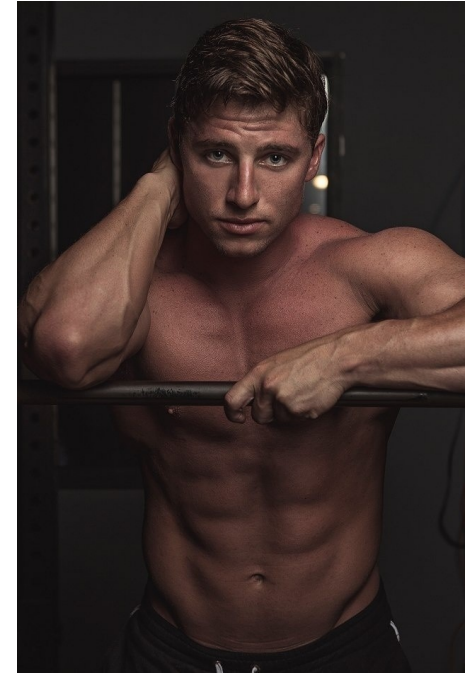

Maggie INC.

BRETT ROBINSON

HEIGHT 5' 10" WAIST 32" COLLAR 16" SHOE 10 SUIT 44R INSEAM 30" SLEEVE 32"
HAIR BROWN EYES BLUE