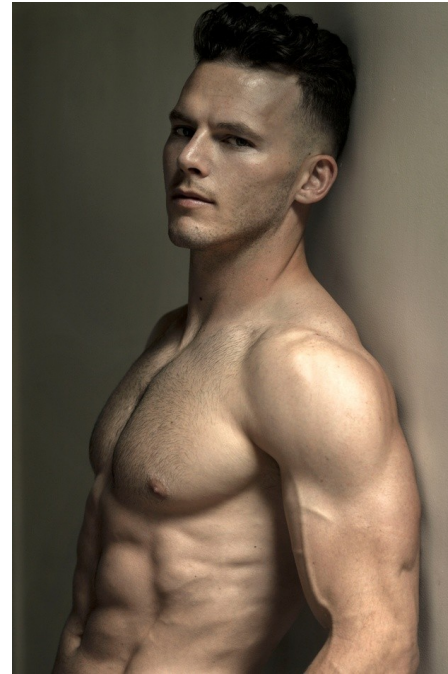

Maggie INC.

COLBY ROBSON

HEIGHT 5' 10" WAIST 30" COLLAR 15¼" SHOE 9 SUIT 38R INSEAM 29" SLEEVE 30¾"
HAIR BROWN EYES GREEN