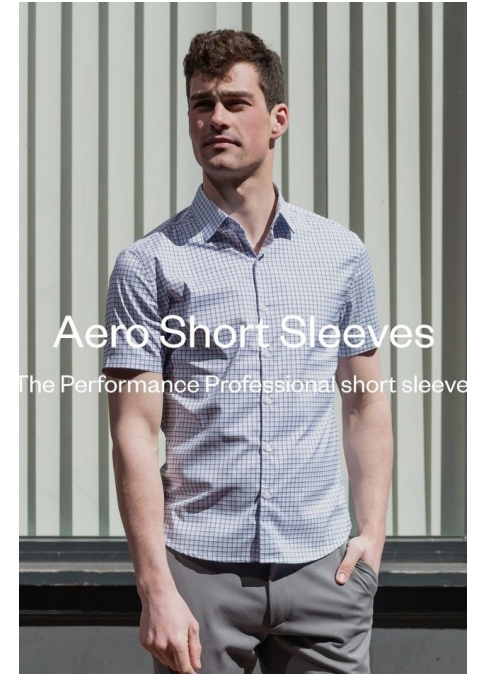

Maggie INC.

JARED REINFELDT

HEIGHT 6' 2" WAIST 32" COLLAR 16" SHOE 12 SUIT 40L INSEAM 32" SLEEVE 36"
HAIR BROWN EYES GREEN