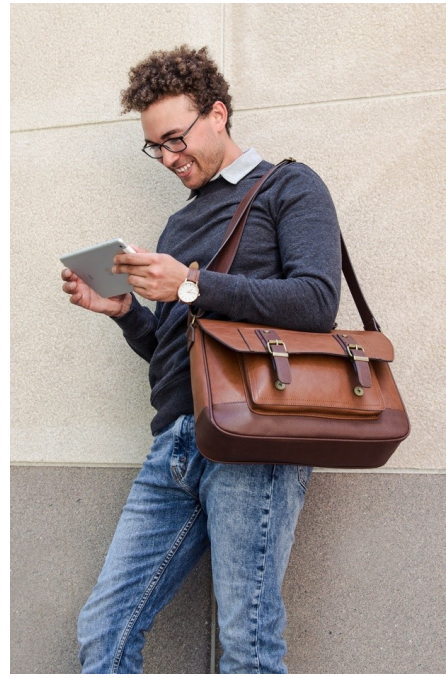

*Maggie* INC.

**NOAH ELLIS**

HEIGHT 5' 11" WAIST 32" COLLAR 15" SHOE 10 SUIT 40R INSEAM 32" SLEEVE 34"  
EYES BLUE