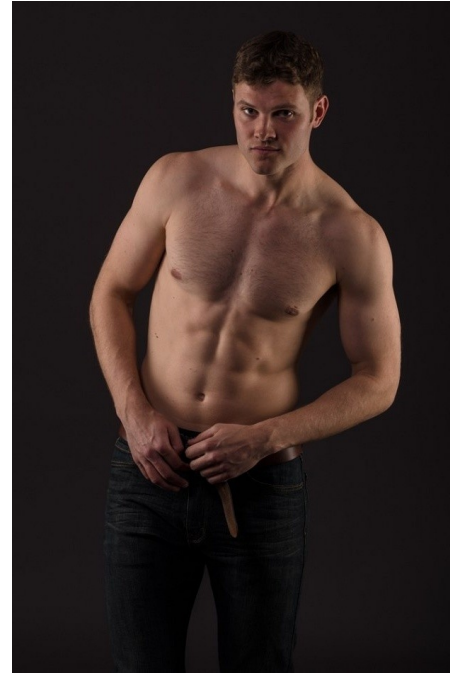

Maggie INC.

RORY BENJAMIN SMITH

HEIGHT 6' 2" WAIST 32" COLLAR 15¼" SHOE 12 SUIT 42L EYES BLUE-GREEN