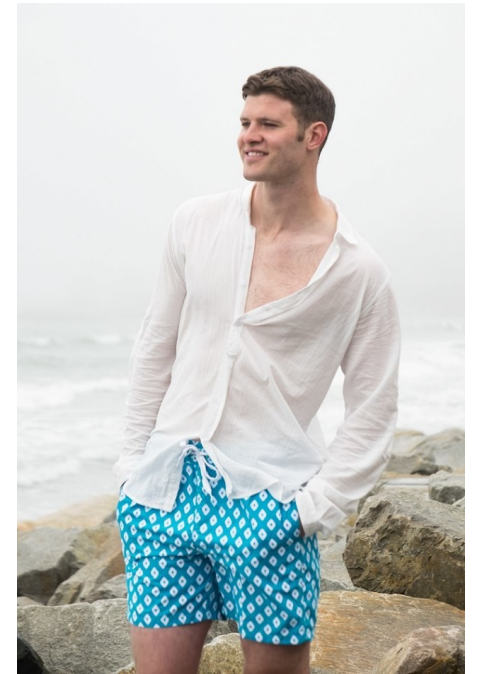

Maggie INC.

RORY BENJAMIN SMITH

HEIGHT 6' 2" WAIST 32" COLLAR 15¼" SHOE 12 SUIT 42L EYES BLUE-GREEN