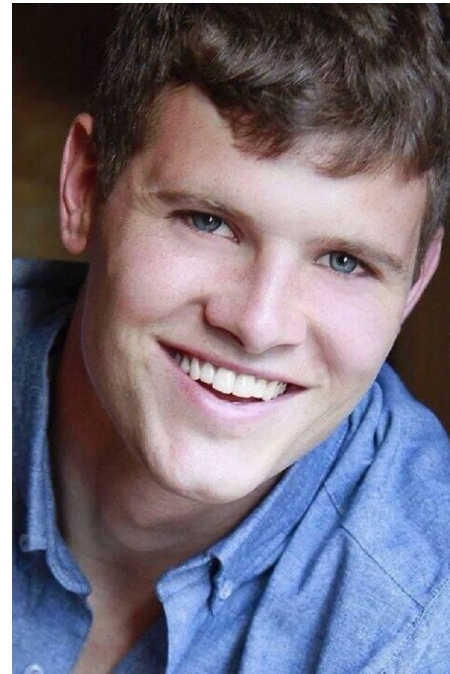

Maggie INC.

RORY BENJAMIN SMITH

HEIGHT 6' 2" WAIST 32" COLLAR 15¼" SHOE 12 SUIT 42L EYES BLUE-GREEN