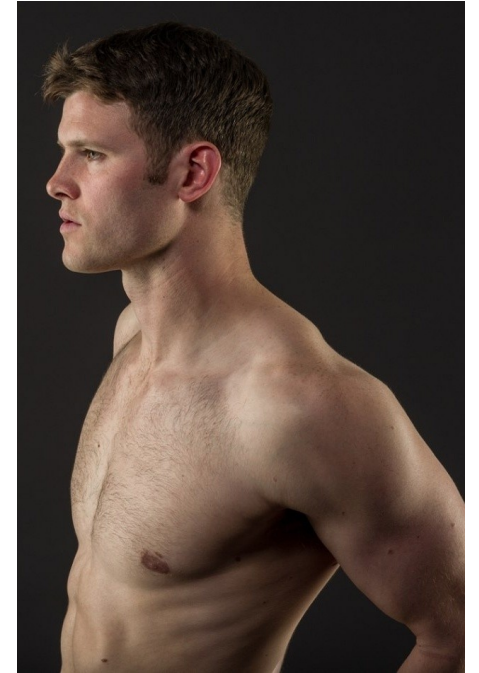

Maggie INC.

RORY BENJAMIN SMITH

HEIGHT 6' 2" WAIST 32" COLLAR 15¼" SHOE 12 SUIT 42L EYES BLUE-GREEN