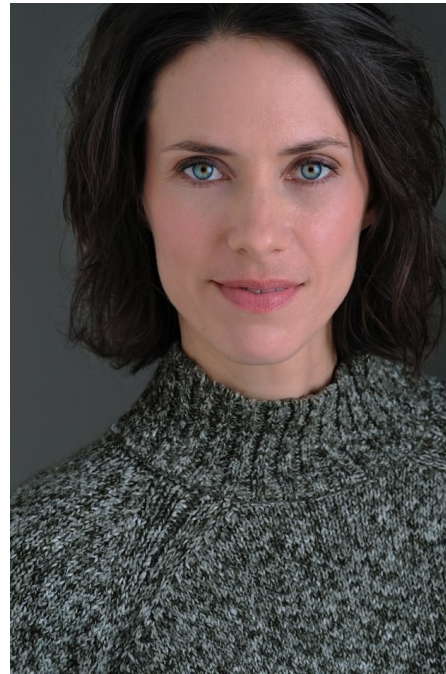

Maggie INC.

ALICIA GOOGINS

HEIGHT 5' 10" BUST 34" CUP B WAIST 25" HIP 34" SHOE 9 DRESS 4 HAIR BROWN
EYES BLUE