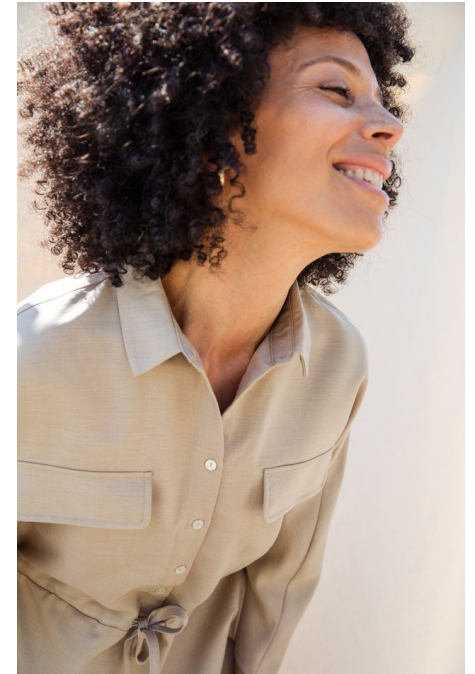

Maggie INC.

BETHANY VAN DELFT

HEIGHT 5' 10" BUST 36" CUP A WAIST 27" HIP 37" SHOE 10 DRESS 4
HAIR BROWN - DARK EYES BLUE