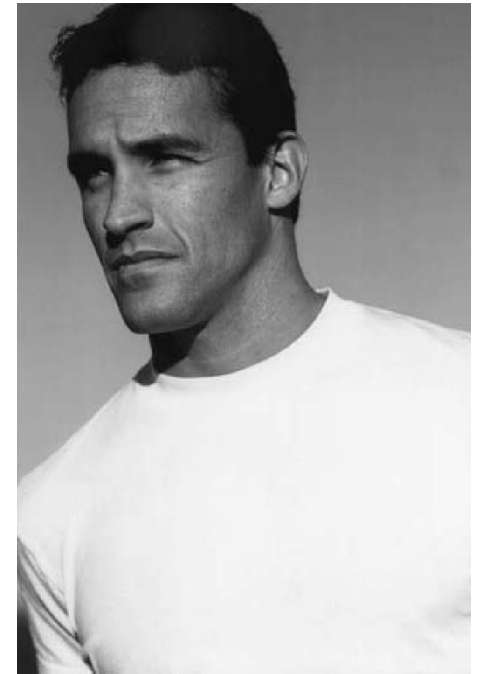

*Maggie* INC.

**BRANDON STUMPF**

HEIGHT 5' 10" WAIST 30" COLLAR 16" SHOE 9.5 SUIT 40R INSEAM 32" SLEEVE 32"  
HAIR BROWN EYES GREEN