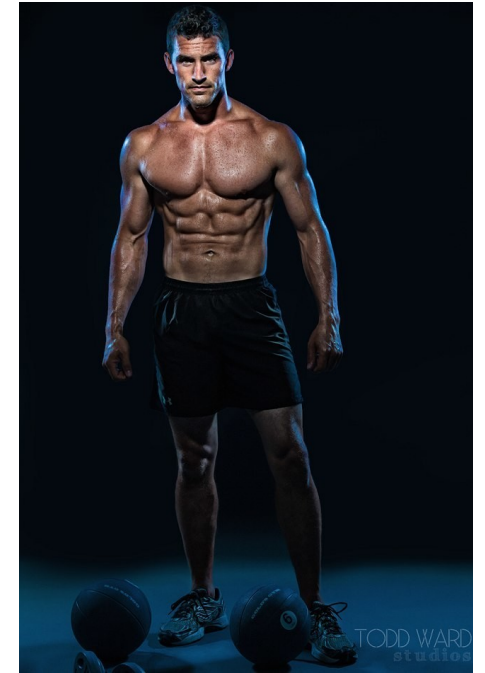

*Maggie* INC.

**BRANDON STUMPF**

HEIGHT 5' 10" WAIST 30" COLLAR 16" SHOE 9.5 SUIT 40R INSEAM 32" SLEEVE 32"  
HAIR BROWN EYES GREEN