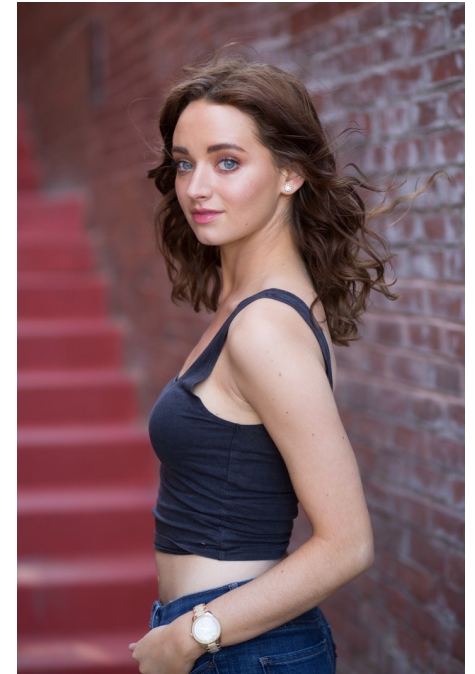

Maggie INC.

CAROLINE PORTU

HEIGHT 5' 7" BUST 32" CUP B WAIST 26" HIP 37" SHOE 8 DRESS 0-2
HAIR BLONDE - DARK EYES BLUE