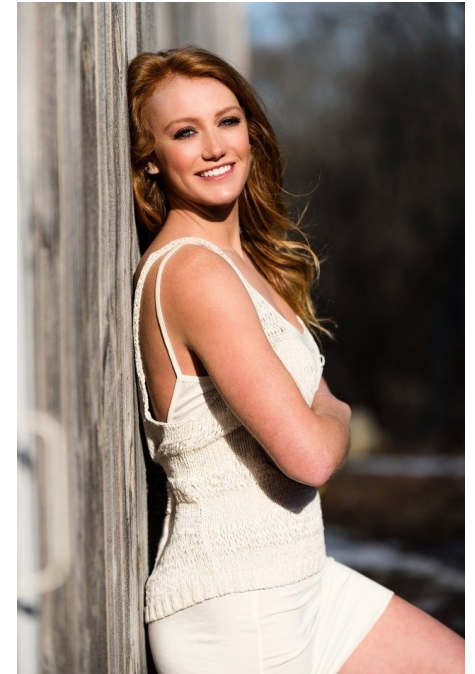

Maggie INC.

CHELSEA DUBIN

HEIGHT 5' 6" BUST 34" CUP D WAIST 29" HIP 37" SHOE 8 DRESS 4 HAIR RED  
EYES BLUE